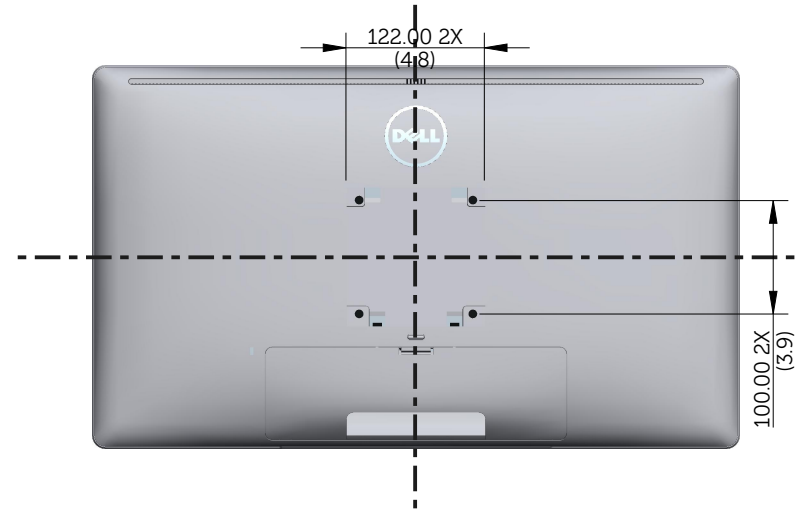

# E2414H/E2414Hr Outline Dimensions

Nominal Dimensions  
Unit:mm(inch)

Back view of Monitor without stand